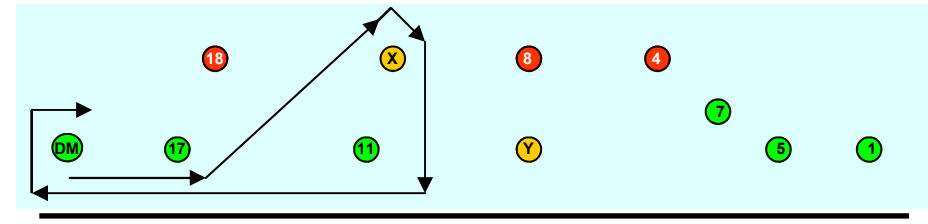

Benfleet Yacht Club dinghy courses 2010

Course 1: 17P, XS, 11S, DMS

Course 2: 17P, 18S, 11P, XS, 4S, DMS

Course 3: 5P, 8P, 11S, XP, DMS

Course 4: 17 P, 4S, 1P, 5P, YS, XP, 17S, DMS

Start: 5, 4, 1, GO. Either side of the distance mark.