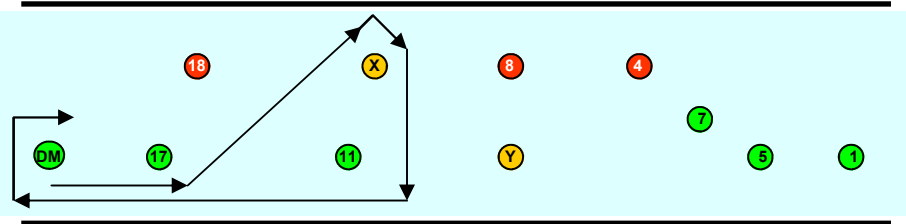

Benfleet Yacht Club dinghy courses 2010

Course 1: 17P, XS, 11S, DMS

Course 2: 17P, 18S, 11P, XS, 4S, DMS

Course 3: 5P, 8P, 11S, XP, DMS

Course 4: 17 P, 4S, 1P, 5P, YS, XP, 17S, DMS

Start: 5, 4, 1, GO. Either side of the distance mark.