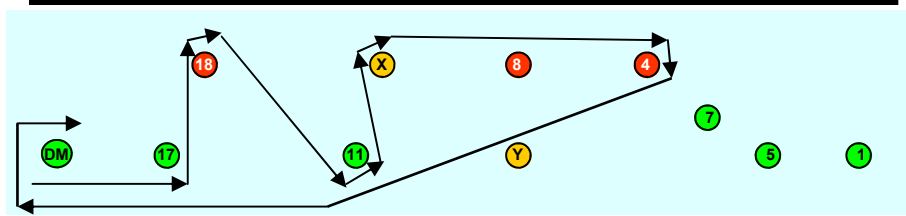

Benfleet Yacht Club dinghy courses 2010

Course 1: 17P, XS, 11S, DMS

Course 2: 17P, 18S, 11P, XS, 4S, DMS

Course 3: 5P, 8P, 11S, XP, DMS

Course 4: 17 P, 4S, 1P, 5P, YS, XP, 17S, DMS

Start: 5, 4, 1, GO. Either side of the distance mark.