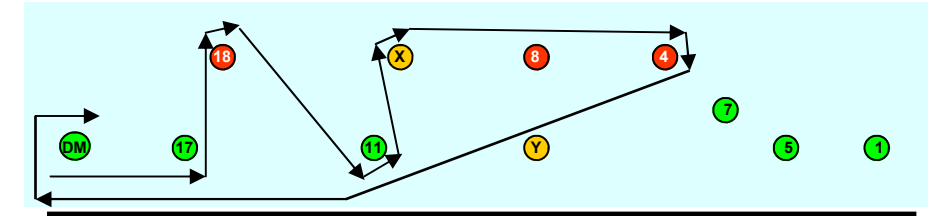

Benfleet Yacht Club dinghy courses 2010

Course 1: 17P, XS, 11S, DMS

Course 2: 17P, 18S, 11P, XS, 4S, DMS

Course 3: 5P, 8P, 11S, XP, DMS

Course 4: 17 P, 4S, 1P, 5P, YS, XP, 17S, DMS

Start: 5, 4, 1, GO. Either side of the distance mark.