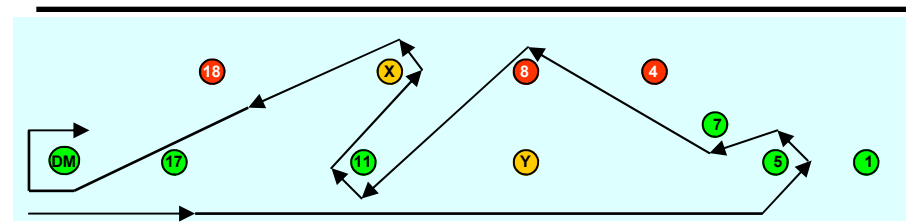

Benfleet Yacht Club dinghy courses 2010

Course 1: 17P, XS, 11S, DMS

Course 2: 17P, 18S, 11P, XS, 4S, DMS

Course 3: 5P, 8P, 11S, XP, DMS

Course 4: 17 P, 4S, 1P, 5P, YS, XP, 17S, DMS

Start: 5, 4, 1, GO. Either side of the distance mark.